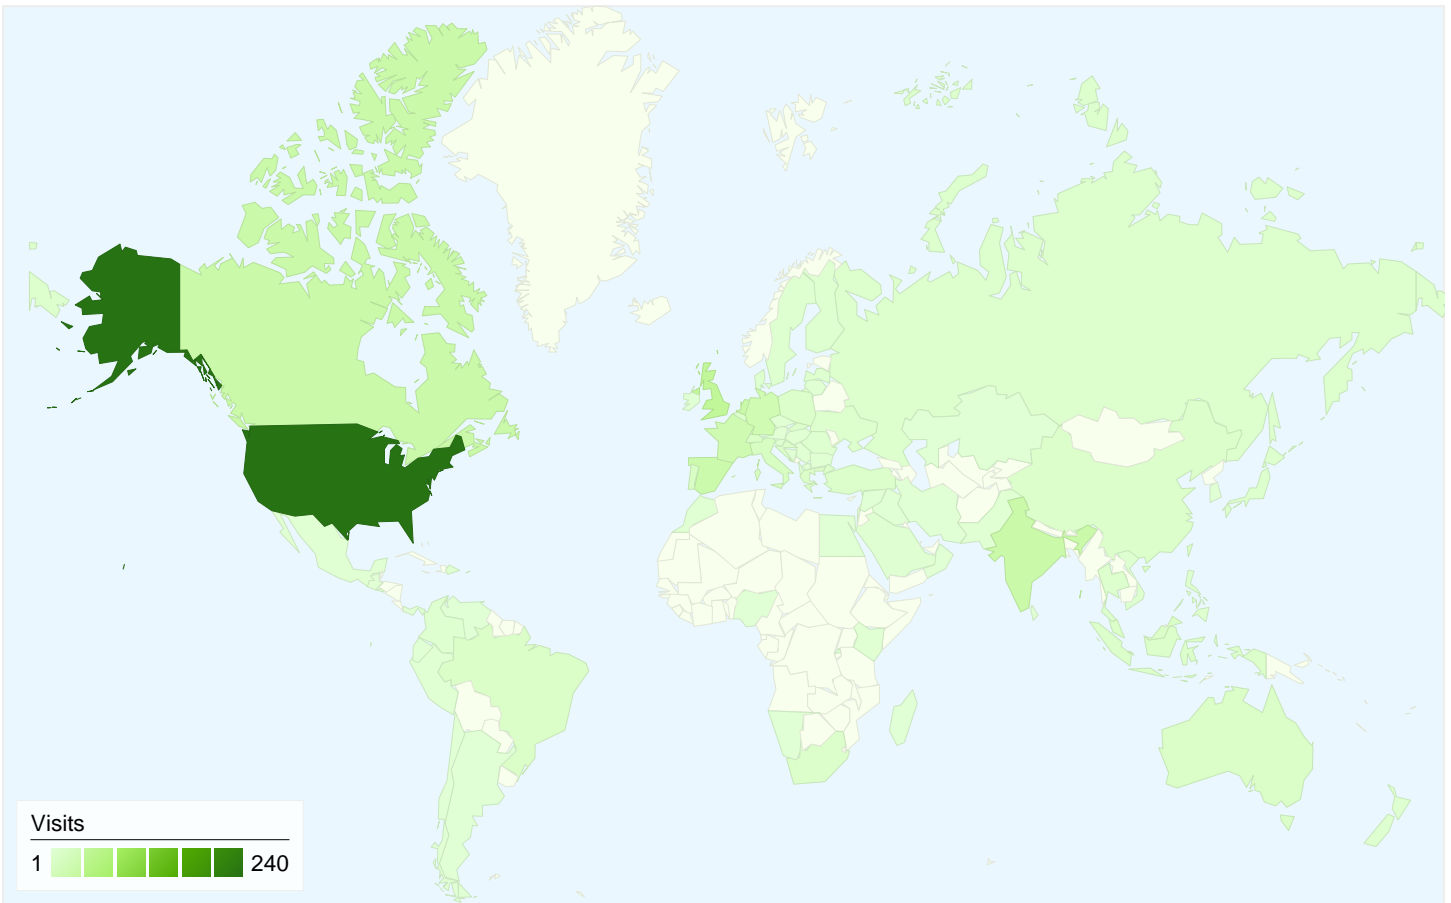

1 - 10 of 61

636 people visited this site

722 Visits

636 Absolute Unique Visitors

1,066 Pageviews

1.48 Average Pageviews

00:04:16 Time on Site

81.16% Bounce Rate

722 visits came from 79 countries/territories

Site Usage

Country/Territory	Visits	Pages/Visit	Avg. Time on Site	% New Visits	Bounce Rate
United States	240	1.67	00:10:41	85.00%	77.08%
United Kingdom	44	1.36	00:00:44	90.91%	79.55%
India	32	1.19	00:00:31	93.75%	84.38%
Netherlands	31	2.45	00:03:27	87.10%	70.97%
Canada	31	1.81	00:01:13	93.55%	87.10%
Spain	29	1.21	00:00:48	44.83%	86.21%
France	26	1.08	00:00:25	96.15%	92.31%
Germany	25	1.28	00:00:29	92.00%	84.00%
Italy	14	1.50	00:00:45	100.00%	64.29%

Portugal	12	1.00	00:00:00	100.00%	100.00%
					1 - 10 of 79

722 visits came from 440 cities

Site Usage

Visits	Pages/Visit	Avg. Time on Site	% New Visits	Bounce Rate	
722 % of Site Total: 100.00%	1.48 Site Avg: 1.48 (0.00%)	00:04:16 Site Avg: 00:04:16 (0.00%)	87.67% Site Avg: 86.98% (0.80%)	81.16% Site Avg: 81.16% (0.00%)	
City	Visits	Pages/Visit	Avg. Time on Site	% New Visits	Bounce Rate
New York	19	1.47	01:09:59	84.21%	78.95%
London	17	1.76	00:01:45	88.24%	64.71%
Madrid	17	1.24	00:01:00	11.76%	88.24%
Mountain View	12	1.33	01:09:46	100.00%	75.00%
Spearfish	10	2.20	00:02:49	40.00%	60.00%
Paris	8	1.00	00:00:00	87.50%	100.00%
Denver	8	1.88	00:02:08	62.50%	62.50%
Athens	7	1.00	00:00:00	85.71%	100.00%
Kuala Lumpur	7	1.14	00:00:53	42.86%	85.71%