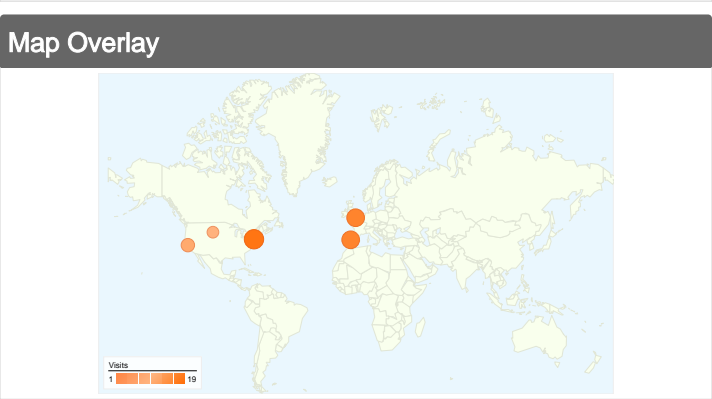

- **Search Engines**
494.00 (68.42%)
- **Direct Traffic**
130.00 (18.01%)
- **Referring Sites**
97.00 (13.43%)
- **Other**
1 (0.14%)

Visitors Overview

Visitors
636

All Traffic Sources

Source/Medium	Visits	% visits
google / organic	491	68.01%
(direct) / (none)	130	18.01%
google.com / referral	18	2.49%
facebook.com / referral	5	0.69%
mail / referral	5	0.69%

All traffic sources sent a total of 722 visits

-  **18.01%** Direct Traffic
-  **13.43%** Referring Sites
-  **68.42%** Search Engines

- **Search Engines**
494.00 (68.42%)
- **Direct Traffic**
130.00 (18.01%)
- **Referring Sites**
97.00 (13.43%)
- **Other**
1 (0.14%)

722 visits came from 79 countries/territories

Site Usage

Country/Territory	Visits	Pages/Visit	Avg. Time on Site	% New Visits	Bounce Rate
United States	240	1.67	00:10:41	85.00%	77.08%
United Kingdom	44	1.36	00:00:44	90.91%	79.55%
India	32	1.19	00:00:31	93.75%	84.38%
Netherlands	31	2.45	00:03:27	87.10%	70.97%
Canada	31	1.81	00:01:13	93.55%	87.10%
Spain	29	1.21	00:00:48	44.83%	86.21%
France	26	1.08	00:00:25	96.15%	92.31%
Germany	25	1.28	00:00:29	92.00%	84.00%
Italy	14	1.50	00:00:45	100.00%	64.29%

Portugal	12	1.00	00:00:00	100.00%	100.00%
					1 - 10 of 79

722 visits came from 440 cities

Site Usage

Visits	Pages/Visit	Avg. Time on Site	% New Visits	Bounce Rate	
722 % of Site Total: 100.00%	1.48 Site Avg: 1.48 (0.00%)	00:04:16 Site Avg: 00:04:16 (0.00%)	87.67% Site Avg: 86.98% (0.80%)	81.16% Site Avg: 81.16% (0.00%)	
City	Visits	Pages/Visit	Avg. Time on Site	% New Visits	Bounce Rate
New York	19	1.47	01:09:59	84.21%	78.95%
London	17	1.76	00:01:45	88.24%	64.71%
Madrid	17	1.24	00:01:00	11.76%	88.24%
Mountain View	12	1.33	01:09:46	100.00%	75.00%
Spearfish	10	2.20	00:02:49	40.00%	60.00%
Paris	8	1.00	00:00:00	87.50%	100.00%
Denver	8	1.88	00:02:08	62.50%	62.50%
Athens	7	1.00	00:00:00	85.71%	100.00%
Kuala Lumpur	7	1.14	00:00:53	42.86%	85.71%