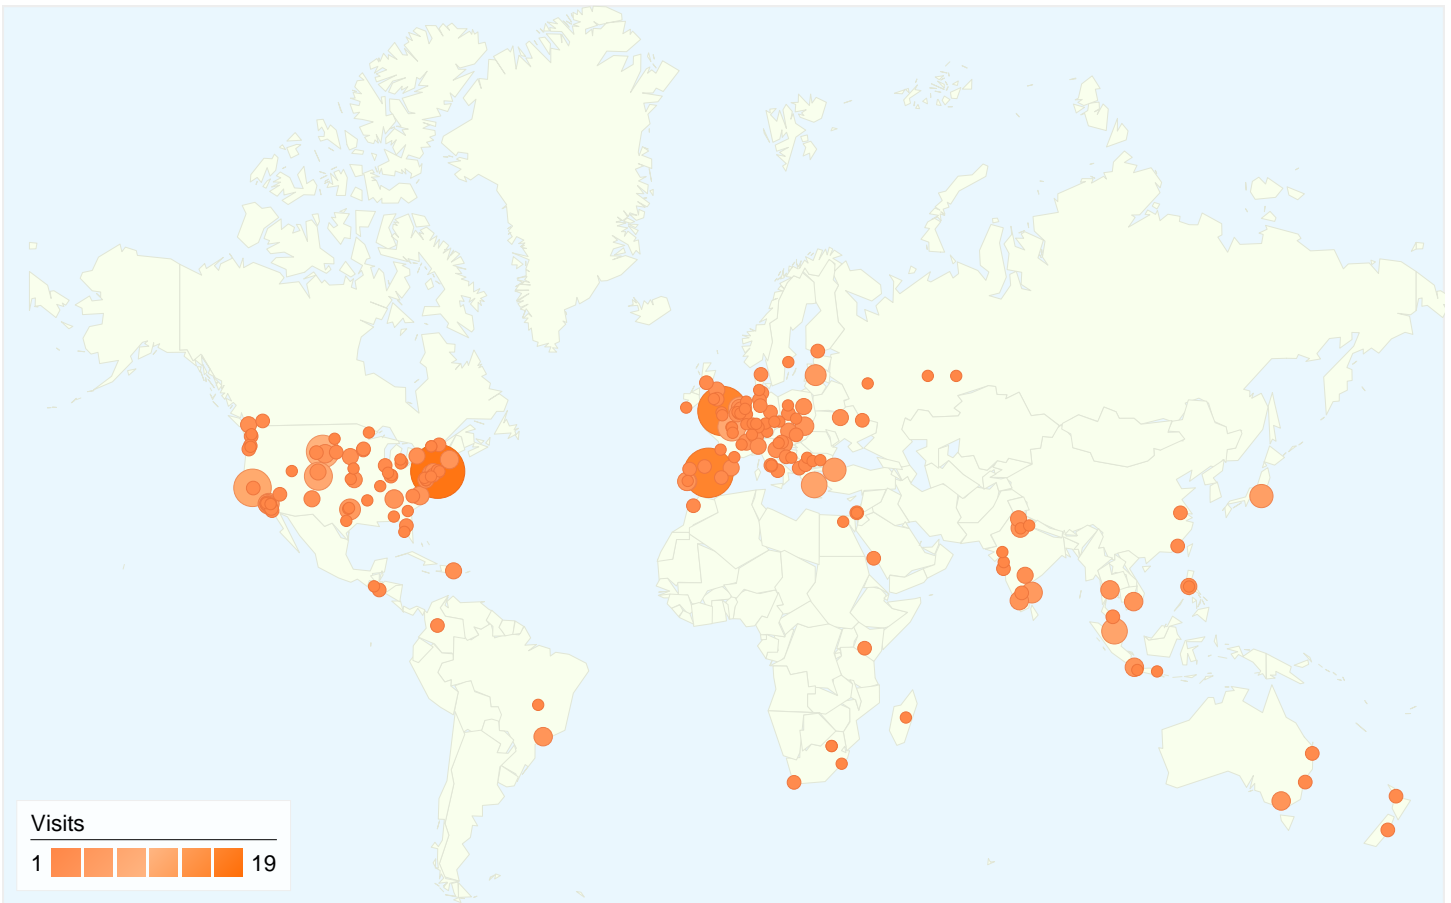

722 visits came from 79 countries/territories

Site Usage

Country/Territory	Visits	Pages/Visit	Avg. Time on Site	% New Visits	Bounce Rate
United States	240	1.67	00:10:41	85.00%	77.08%
United Kingdom	44	1.36	00:00:44	90.91%	79.55%
India	32	1.19	00:00:31	93.75%	84.38%
Netherlands	31	2.45	00:03:27	87.10%	70.97%
Canada	31	1.81	00:01:13	93.55%	87.10%
Spain	29	1.21	00:00:48	44.83%	86.21%
France	26	1.08	00:00:25	96.15%	92.31%
Germany	25	1.28	00:00:29	92.00%	84.00%
Italy	14	1.50	00:00:45	100.00%	64.29%

Portugal	12	1.00	00:00:00	100.00%	100.00%
					1 - 10 of 79

722 visits came from 440 cities

Site Usage

Visits	Pages/Visit	Avg. Time on Site	% New Visits	Bounce Rate	
722 % of Site Total: 100.00%	1.48 Site Avg: 1.48 (0.00%)	00:04:16 Site Avg: 00:04:16 (0.00%)	87.67% Site Avg: 86.98% (0.80%)	81.16% Site Avg: 81.16% (0.00%)	
City	Visits	Pages/Visit	Avg. Time on Site	% New Visits	Bounce Rate
New York	19	1.47	01:09:59	84.21%	78.95%
London	17	1.76	00:01:45	88.24%	64.71%
Madrid	17	1.24	00:01:00	11.76%	88.24%
Mountain View	12	1.33	01:09:46	100.00%	75.00%
Spearfish	10	2.20	00:02:49	40.00%	60.00%
Paris	8	1.00	00:00:00	87.50%	100.00%
Denver	8	1.88	00:02:08	62.50%	62.50%
Athens	7	1.00	00:00:00	85.71%	100.00%
Kuala Lumpur	7	1.14	00:00:53	42.86%	85.71%