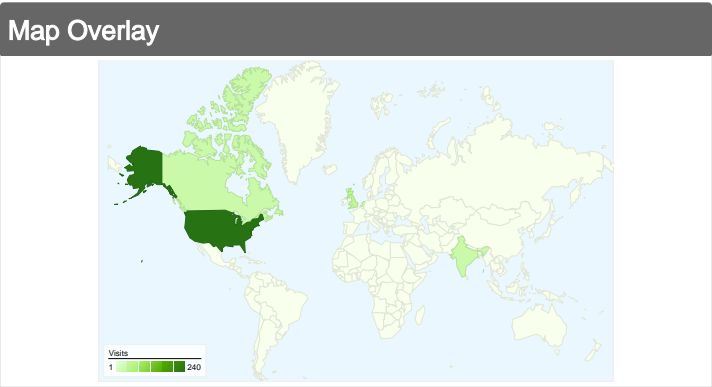

Keywords		
Keyword	Visits	% visits
jforms invalid token	31	6.28%
joomla invalid token	25	5.06%
invalid token joomla	23	4.66%
essential joomla extensions	16	3.24%
joomla 404 page	13	2.63%